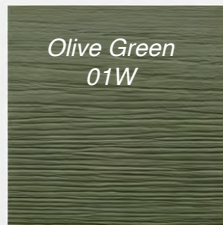

## CLASSIC COLORS

Crown composite wood grain texture is our most popular surface finish for all our trim and siding products. Proven over the years to be an excellent option for any project. Its rich, natural wood appearance provides a classic, authentic result. Painted with our proprietary solar reflective Crown Pro-Tech finish system for an exceptionally durable finish for many years to come

*Crown  
Classic white 01W*

*Crown  
Black night 01W*

*Frost White 01W*

*Driftwood 01W*

*Ivory Dusk 01W*

*Taupe Sand 01W*

*Warm Clay 01W*

*Moss Green 1W*

*Mist Grey 01W*

*Cloud Sky 01*

*Aged Gray 01W*

*Light Iron 01W*

*Ocean Blue 01W*

*Classic Blue 01W*

*Charcoal Stone  
01W*

*Night Gray 01W*

*Deep Blue 01W*

*Olive Green  
01W*

*Country Red 01W*

*Espresso 01W*

Colors and textures are digitally captured from actual products. For sample requests, please contact us at [sales@CrownPVCproducts.com](mailto:sales@CrownPVCproducts.com)